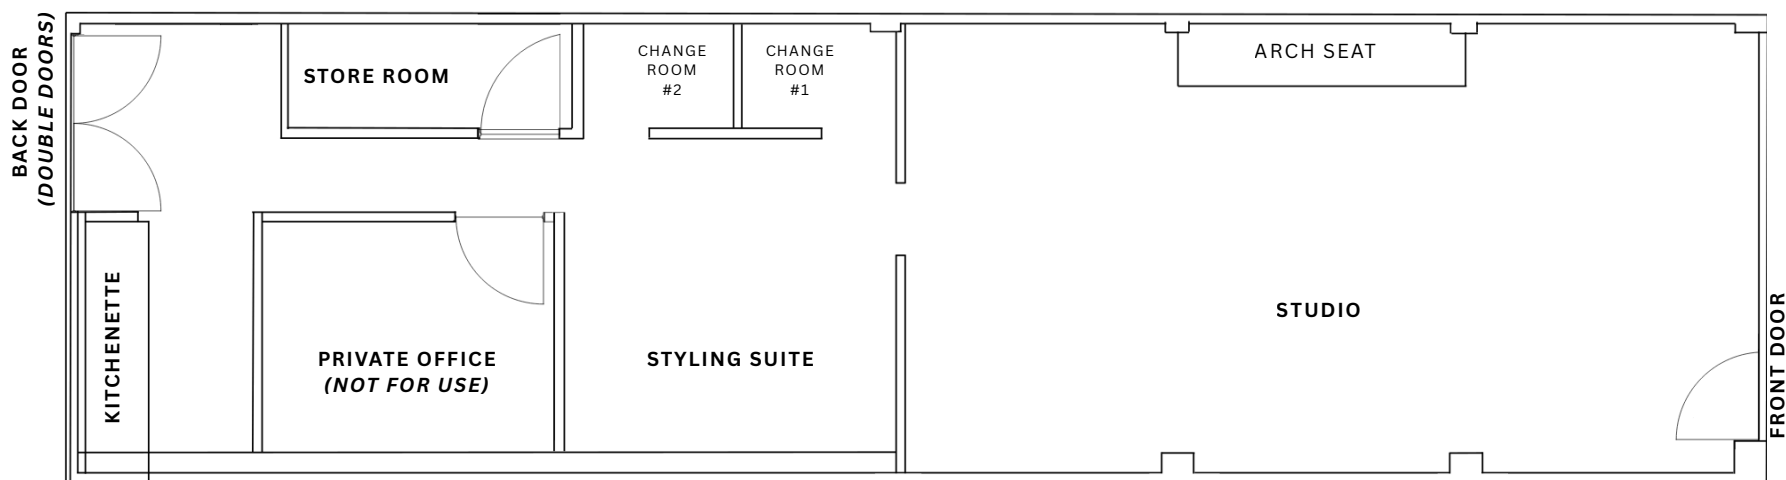

FLOOR PLAN

FEATURES

- Purpose-built creative studio suitable for business, branding and personal content
- Flexible open-plan layout to suit shoots, meetings, workshops and events
- Private, quiet space ideal for interviews, document signings and meetings
- Large rear onsite car parking
- Complimentary tea and coffee
- Makeup and prep station within the large Styling Suite
- Monthly studio installations for fresh content
- Access to additional hire equipment (tables / chairs / backdrops / lecterns)
- Climate-controlled for comfort
- Suitable for solo creators, small teams and intimate events
- Free Wi-Fi access